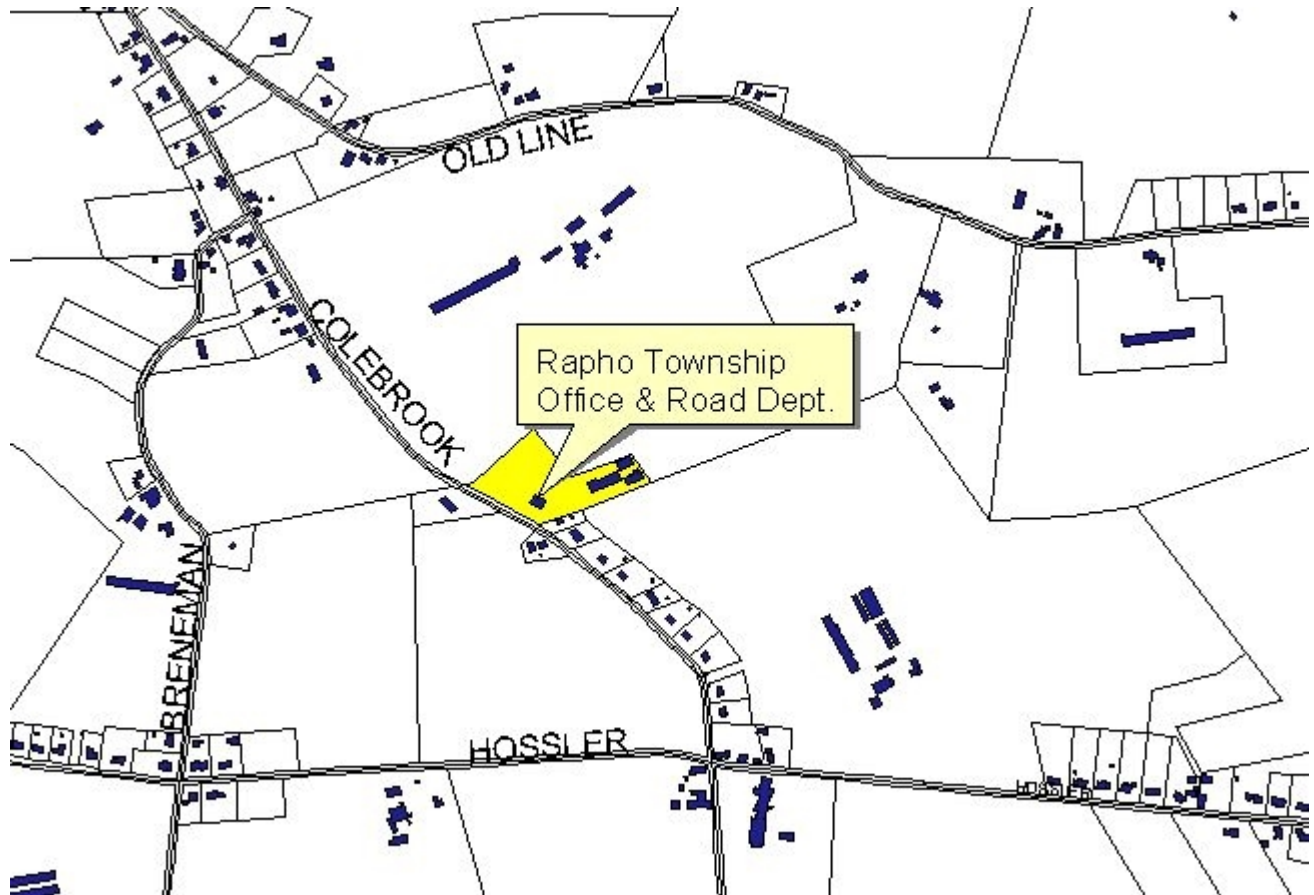

Directions to Rapho Township Building

Hours: 8 AM TO 3:30 PM Monday through Friday

971 N. Colebrook Rd., Manheim, PA

Phone: 717-665-3827

Fax: 717-665-7685

[Directions to Township office](#)

From Route 772 (Mount Joy-Manheim Road) turn north on Esbenshade Road to stop sign. Turn north on Fairview to intersection at Hossler Road. Cross Hossler onto North Colebrook Road. Township building is approximately 1/4 mile on right.

From Route 72 south, turn west on Elizabethtown Road. Turn south on North Colebrook Road. Township building is approximately 1-1/2 miles on left.